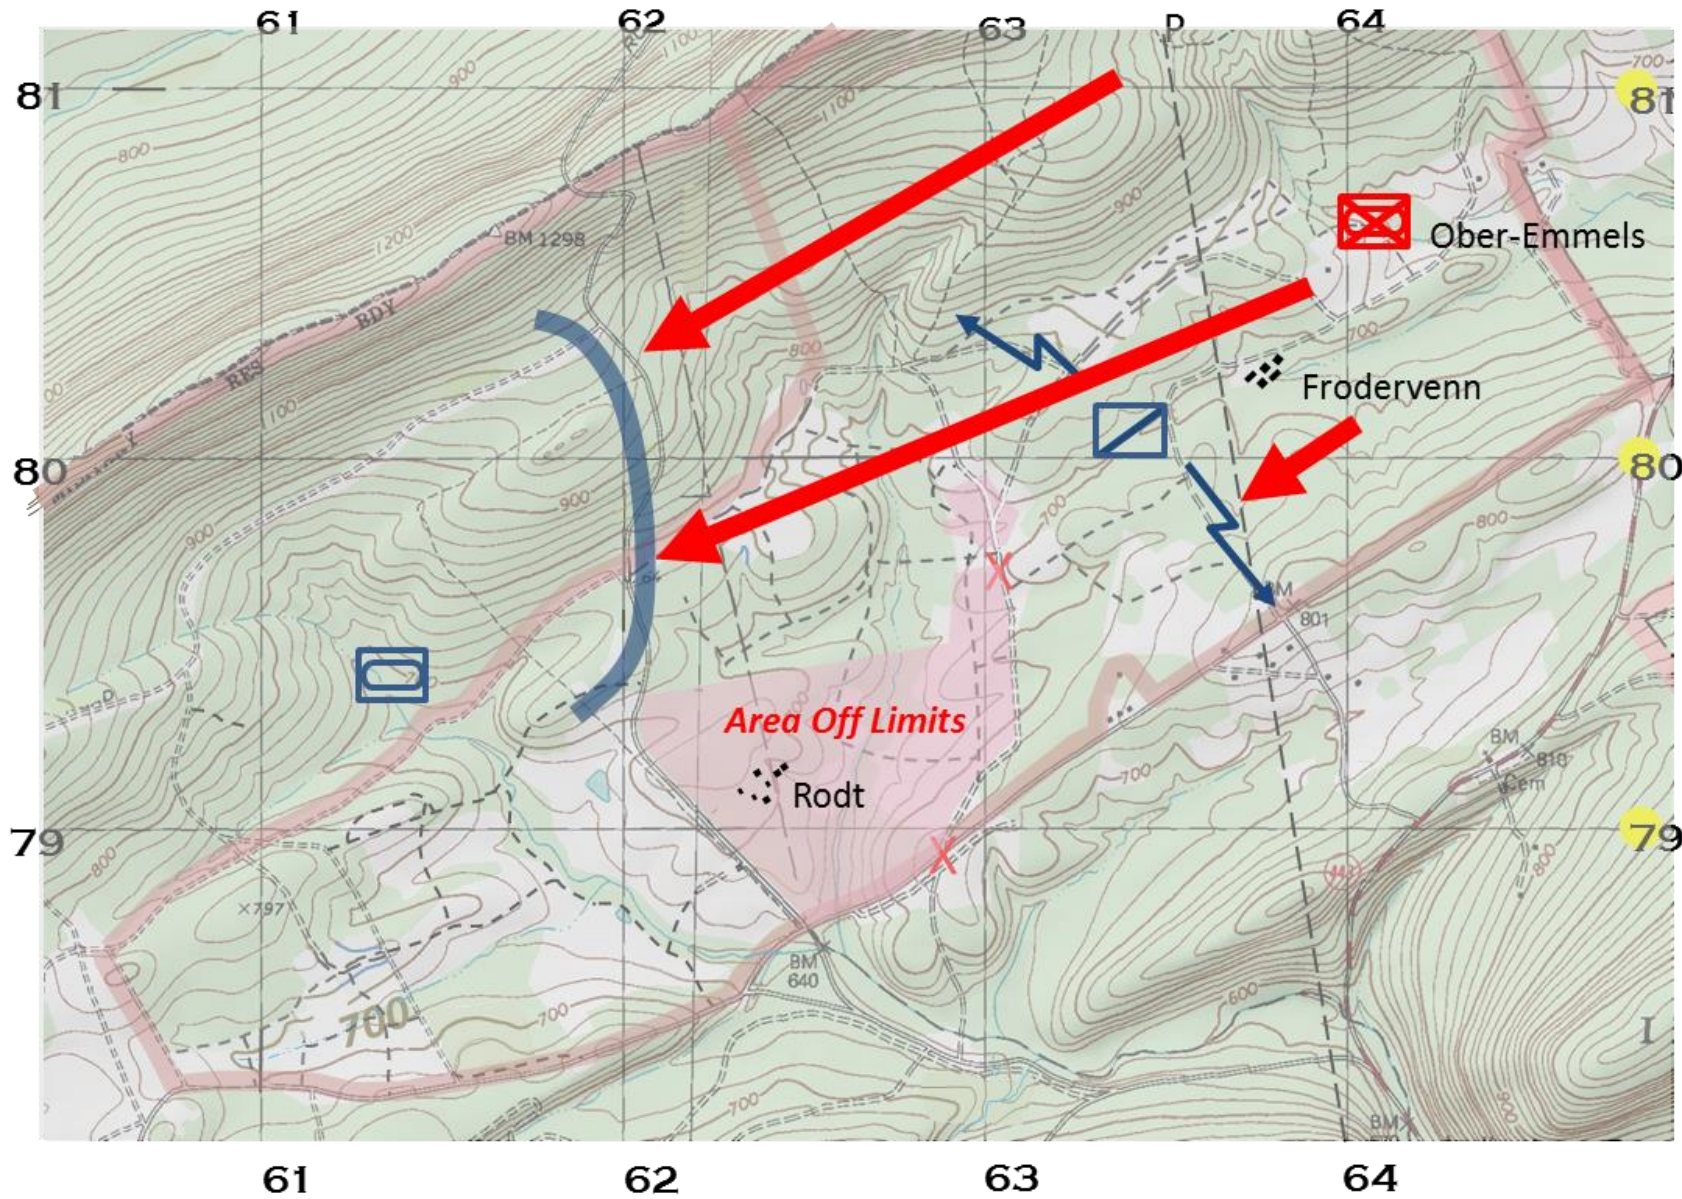

Friday Tactical

Friday scenario: Kampfgruppe Mickley drives east from the vicinity of OBER_EMMELS to turn the left flank of the US 7th Armored Division, securing the road junction northwest of BUCHENBURG. (Positions and movements shown are examples only; commanders will develop their own positions and maneuver plans.)